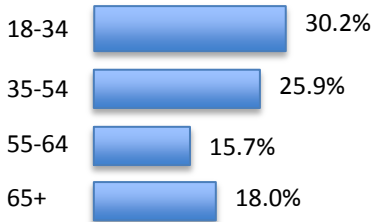

Gender Demographic

Coverage Map

Age Demographic

Household Income

Home Ownership

Station Format

Country

Coast Country features artists like... **Faith Hill, Tim McGraw, Keith Urban, Taylor Swift and more.**

Coast Country, has Daytona's Continuous Country Favorites playing today's hottest variety of popular artists as well as yesterday's coolest classics and of course all the NASCAR Motor Racing Network races. Country Music is the most programmed format in America being listened to by over 43 million Adults 18+. Coast Country is the "Official Race Station of the Daytona Beach International Speedway," with solid "Grass Roots" promotions Coast Country is Daytona's only Country radio station!

Gender Demographic

Coverage Map

Age Demographic

Household Income

Home Ownership

Station Format
Soft Adult Contemporary

Love FM features artists like... **Phil Collins, Celine Dion, Fleetwood Mac and more.**