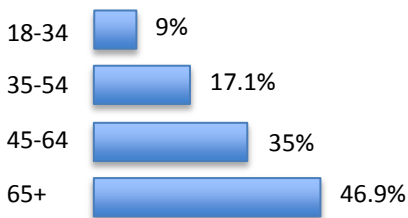

Gender Demographic

Coverage Map

Age Demographic

Household Income

Home Ownership

Station Format
News Talk

NEWS 1150
WNDB
Local News First

1150 WNDB features hosts like... **Rush Limbaugh, Glenn Beck and more.**

Gender Demographic

Coverage Map

Age Demographic

Household Income

Home Ownership