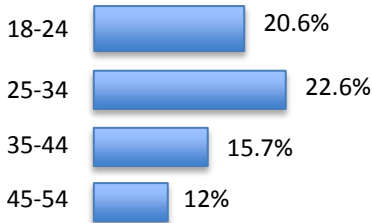

Gender Demographic

Coverage Map

Age Demographic

Household Income

Home Ownership

Station Format

Contemporary Hit Radio

103.3 The Vibe features artists like... **Phil Collins, Celine Dion, Fleetwood Mac and more.**

The VIBE is Daytona's Hit Music Station, featuring The ALL NEW & local "Morning VIBE with Tremble & Kaylee" keeping you up to date with Today's current events, Local News, Conversational Topics and Kaylee's Celebrity Catch up. 103.3 The VIBE keeps listeners up to date on their favorite artist & plays Top 40 music all day. 103.3 The Vibe is high energy & high visibility, with adults 18-49 creating one successful Promotion after another. The VIBE is also Daytona's "Official Spring Break Station" and has many promotional opportunities available!

Gender Demographic

Coverage Map

Age Demographic

Household Income

Home Ownership

Station Format
News Talk

NEWS 1150
WNDB
Local News First

1150 WNDB features hosts like... **Rush Limbaugh, Glenn Beck and more.**