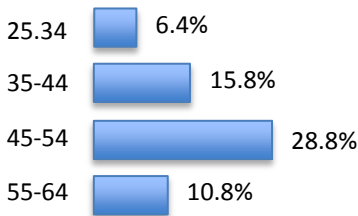

Gender Demographic

Coverage Map

Age Demographic

Household Income

Home Ownership

Station Format

Contemporary Hit Radio

103.3 The Vibe features artists like... **Phil Collins, Celine Dion, Fleetwood Mac and more.**