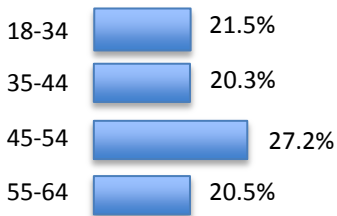

SOUTHERN **STONE**
COMMUNICATIONS

MEDIAKIT

Station Format Classic Rock

95.7 The Hog features artists like... **Led Zeppelin, Nirvana, Aerosmith, Rolling Stones and more.**

The HOG is Rock Radio for adults, rock music from the 70's to the present. Our classic rock format is top in the market with Adults 25-54 featuring the "The Crash Show Featuring Stephanie Long Legs," Gary Meade Midday's with The Classic Café and "The Frank Scott Show" In The Afternoon. The HOG is also the "Official Bike Week & Biketoberfest Station" and has many promotional opportunities available!

Gender Demographic

Coverage Map

Age Demographic

Household Income

Home Ownership

Station Format

Country

Coast Country features artists like... **Faith Hill, Tim McGraw, Keith Urban, Taylor Swift and more.**