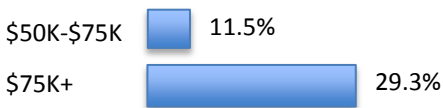

Gender Demographic

Coverage Map

Age Demographic

Household Income

Home Ownership

Station Format

Contemporary Hit Radio

103.3 The Vibe features artists like... **Phil Collins, Celine Dion, Fleetwood Mac and more.**

The VIBE is Daytona's Hit Music Station, featuring The ALL NEW & local "Morning VIBE with Tremble & Kaylee" keeping you up to date with Today's current events, Local News, Conversational Topics and Kaylee's Celebrity Catch up. 103.3 The VIBE keeps listeners up to date on their favorite artist & plays Top 40 music all day. 103.3 The Vibe is high energy & high visibility, with adults 18-49 creating one successful Promotion after another. The VIBE is also Daytona's "Official Spring Break Station" and has many promotional opportunities available!